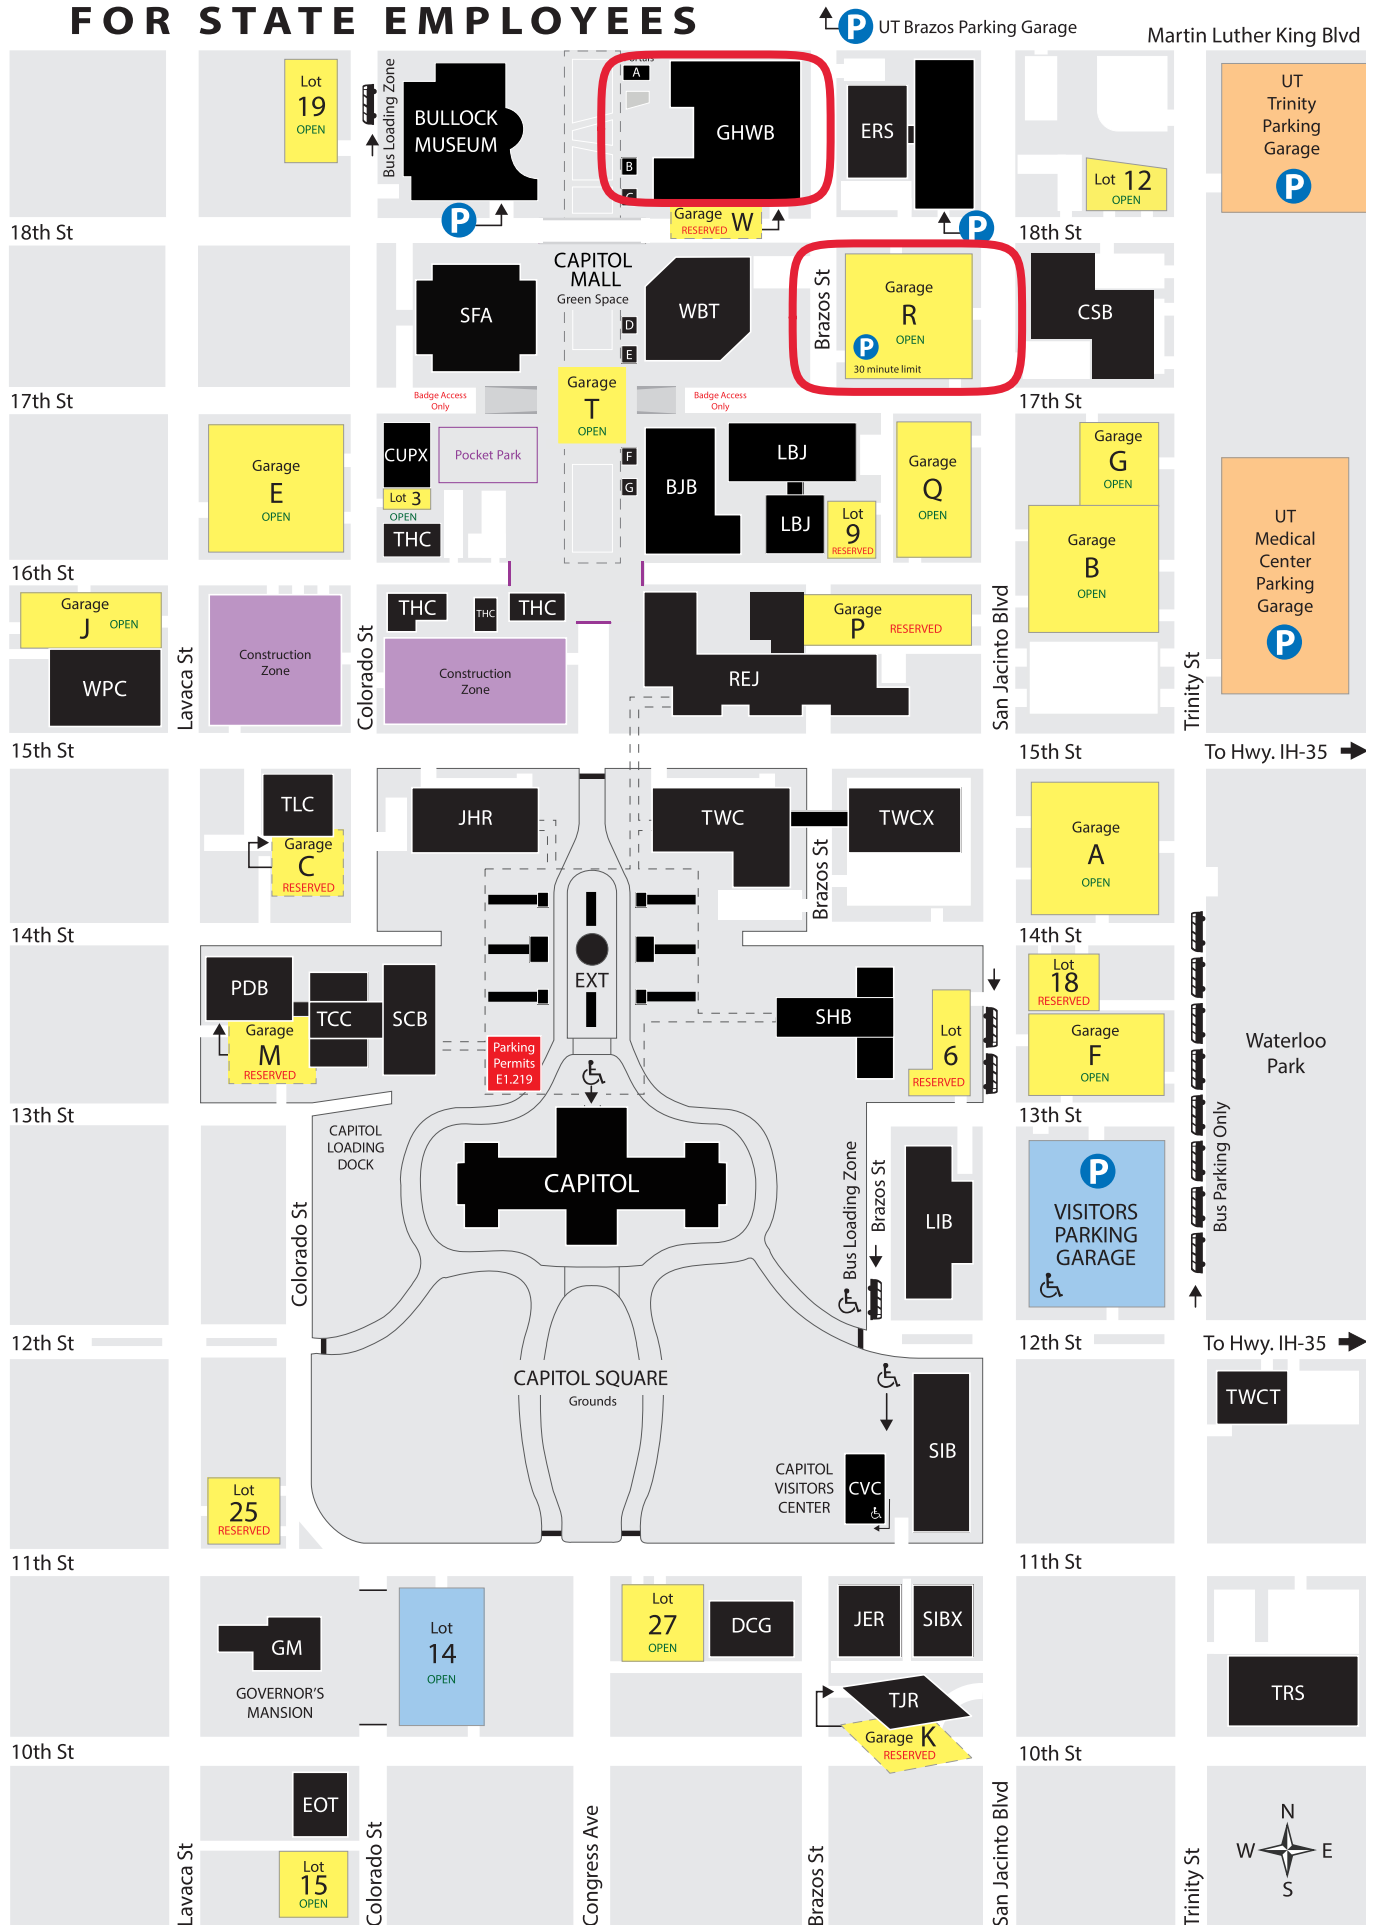

CAPITOL COMPLEX PARKING MAP FOR STATE EMPLOYEES

CAPITOL COMPLEX PARKING MAP FOR STATE EMPLOYEES

KEY TO CAPITOL COMPLEX PARKING MAP

State Employee Parking facility managed by:
Texas Facilities Commission
 Commercial Parking and Special Events
 cpse@tfc.state.tx.us
 512.463.8848 www.tfc.texas.gov

OFFICE BUILDINGS

BJB	Barbara Jordan Building	LBJ	Lyndon B. Johnson Building
TSHM	Bob Bullock Texas State History Museum	PDB	Price Daniel, Sr. Building
CAPITOL	Texas Capitol	REJ	Robert E. Johnson Building
EXT	Capitol Extension Building (Underground)	SHB	Sam Houston Building
MALL	Capitol Mall (Green Space)	SIB	State Insurance Building
CVC	Capitol Visitors Center	SIBX	State Insurance Building Annex
CSB	Central Services Building	SFA	Stephen F. Austin Building
CUPX	Central Utility Plant	SCB	Supreme Court Building
DCG	Dewitt C. Greer Building	TRS	Teacher Retirement System Building
ERS	Employee Retirement System Building	THC	Texas Historical Commission
EOT	Ernest O. Thompson Building	TLC	Texas Law Center
GHWB	George H.W. Bush Building	TWC	Texas Workforce Commission Building
GM	Governor's Mansion	TWCX	Texas Workforce Commission Annex
JER	James Earl Rudder Building	TJR	Thomas Jefferson Rusk Building
JHR	John H. Reagan Building	TCC	Tom C. Clark Building
LIB	Lorenzo de Zavala State Archives and Library	WBT	William B. Travis Building
		WPC	William P. Clements, Jr. Building