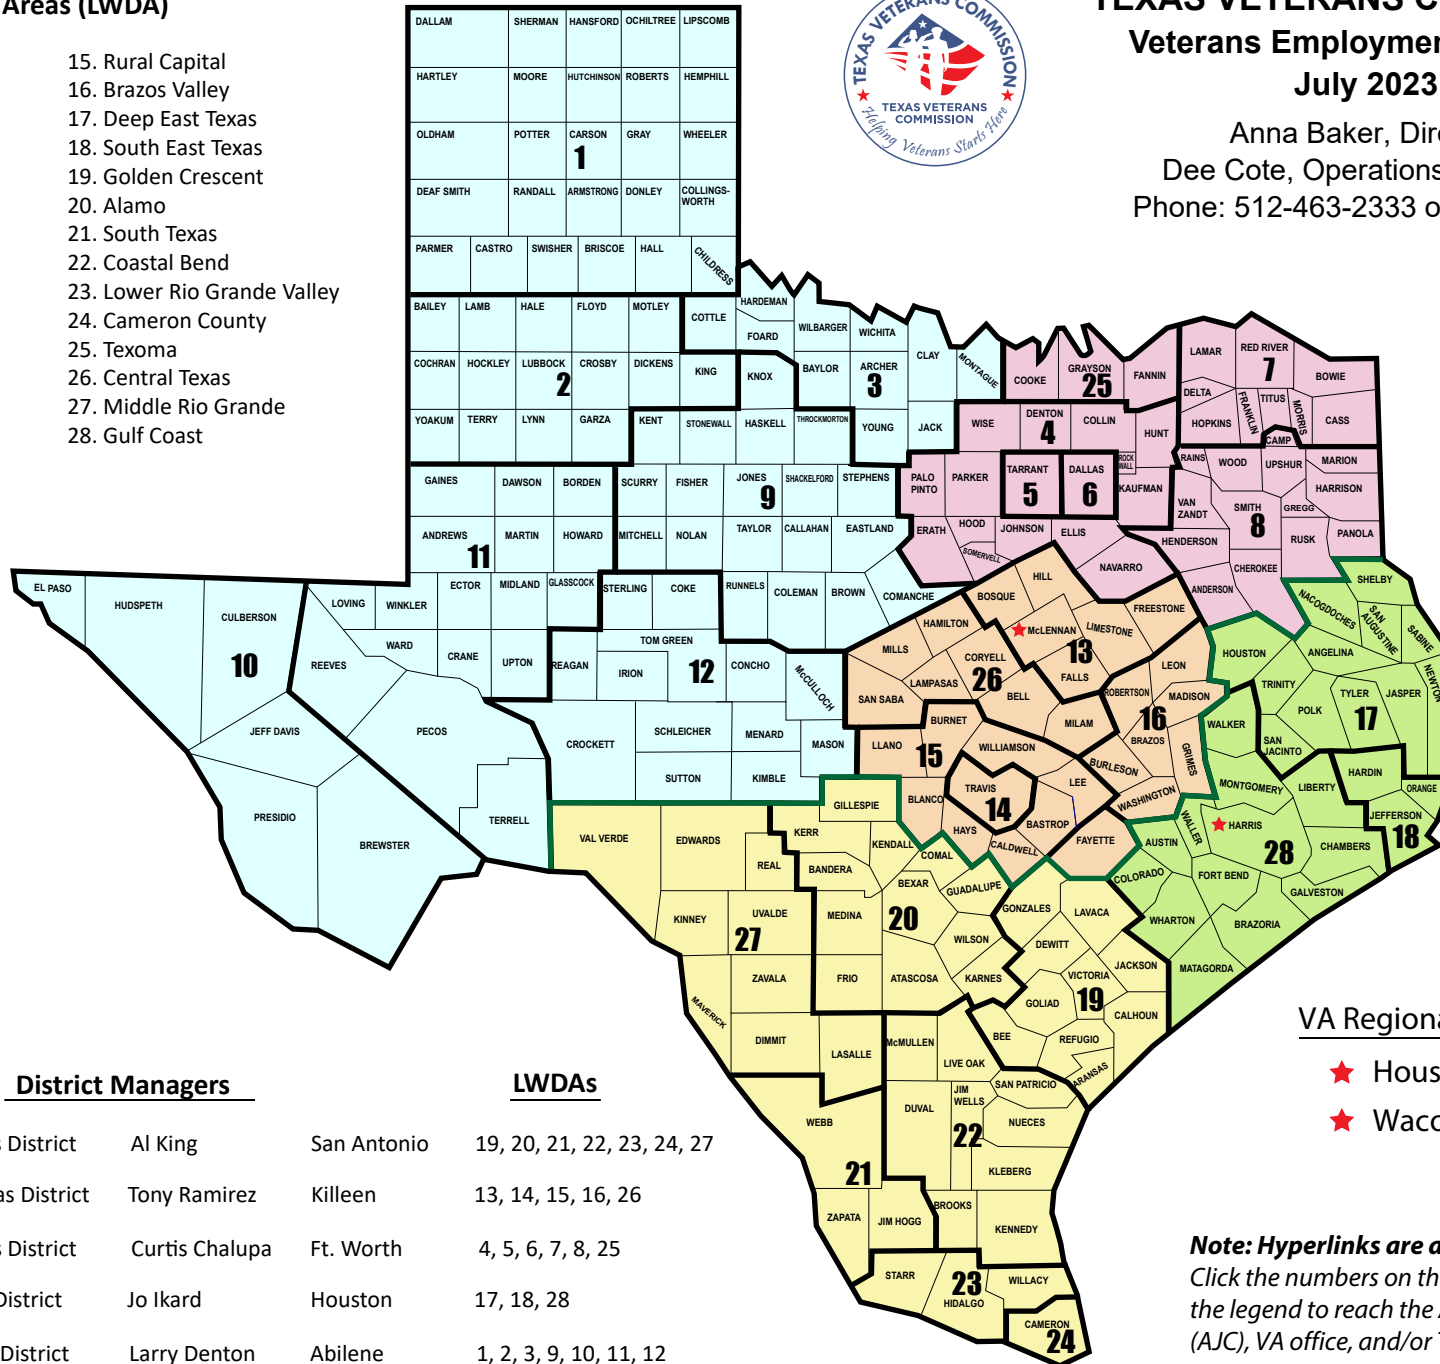

Local Workforce Development Areas (LWDA)

- 1. Panhandle
- 2. South Plains
- 3. North Texas
- 4. North Central
- 5. Tarrant County
- 6. Dallas
- 7. North East
- 8. East Texas
- 9. West Central
- 10. Borderplex
- 11. Permian Basin
- 12. Concho Valley
- 13. Heart of Texas
- 14. Capital Area
- 15. Rural Capital
- 16. Brazos Valley
- 17. Deep East Texas
- 18. South East Texas
- 19. Golden Crescent
- 20. Alamo
- 21. South Texas
- 22. Coastal Bend
- 23. Lower Rio Grande Valley
- 24. Cameron County
- 25. Texoma
- 26. Central Texas
- 27. Middle Rio Grande
- 28. Gulf Coast

TEXAS VETERANS COMMISSION
Veterans Employment Services
July 2023

Anna Baker, Director
 Dee Cote, Operations Manager
 Phone: 512-463-2333 or Email VES

District Managers

 = South Texas District	Al King	San Antonio
 = Central Texas District	Tony Ramirez	Killeen
 = North Texas District	Curtis Chalupa	Ft. Worth
 = Gulf Coast District	Jo Ikard	Houston
 = West Texas District	Larry Denton	Abilene

LWDAs

19, 20, 21, 22, 23, 24, 27
13, 14, 15, 16, 26
4, 5, 6, 7, 8, 25
17, 18, 28
1, 2, 3, 9, 10, 11, 12

VA Regional Office

- ★ Houston
- ★ Waco

Note: Hyperlinks are available on this map.
 Click the numbers on the map or the names in the legend to reach the American Job Centers (AJC), VA office, and/or TVC VES.