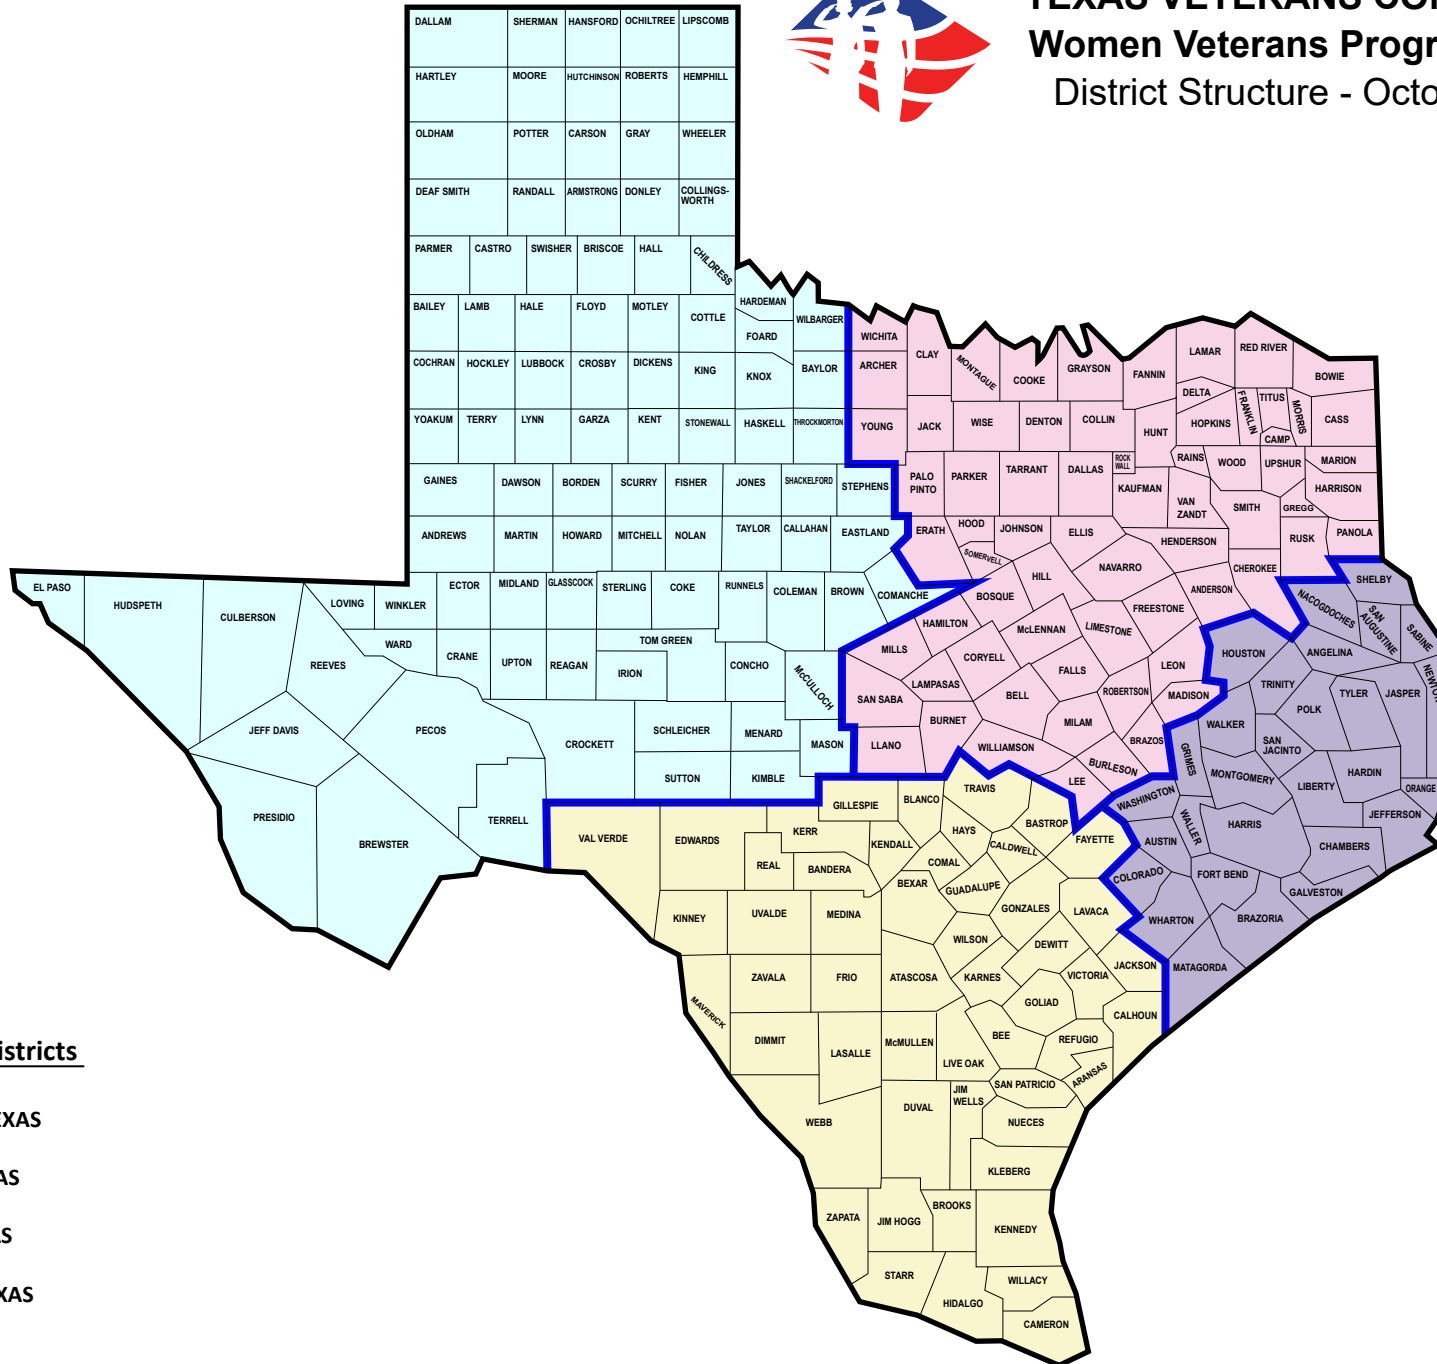

TEXAS VETERANS COMMISSION

Women Veterans Program (WVP)

District Structure - October 2021

WVP Districts

-  = NORTH TEXAS
-  = WEST TEXAS
-  = EAST TEXAS
-  = SOUTH TEXAS