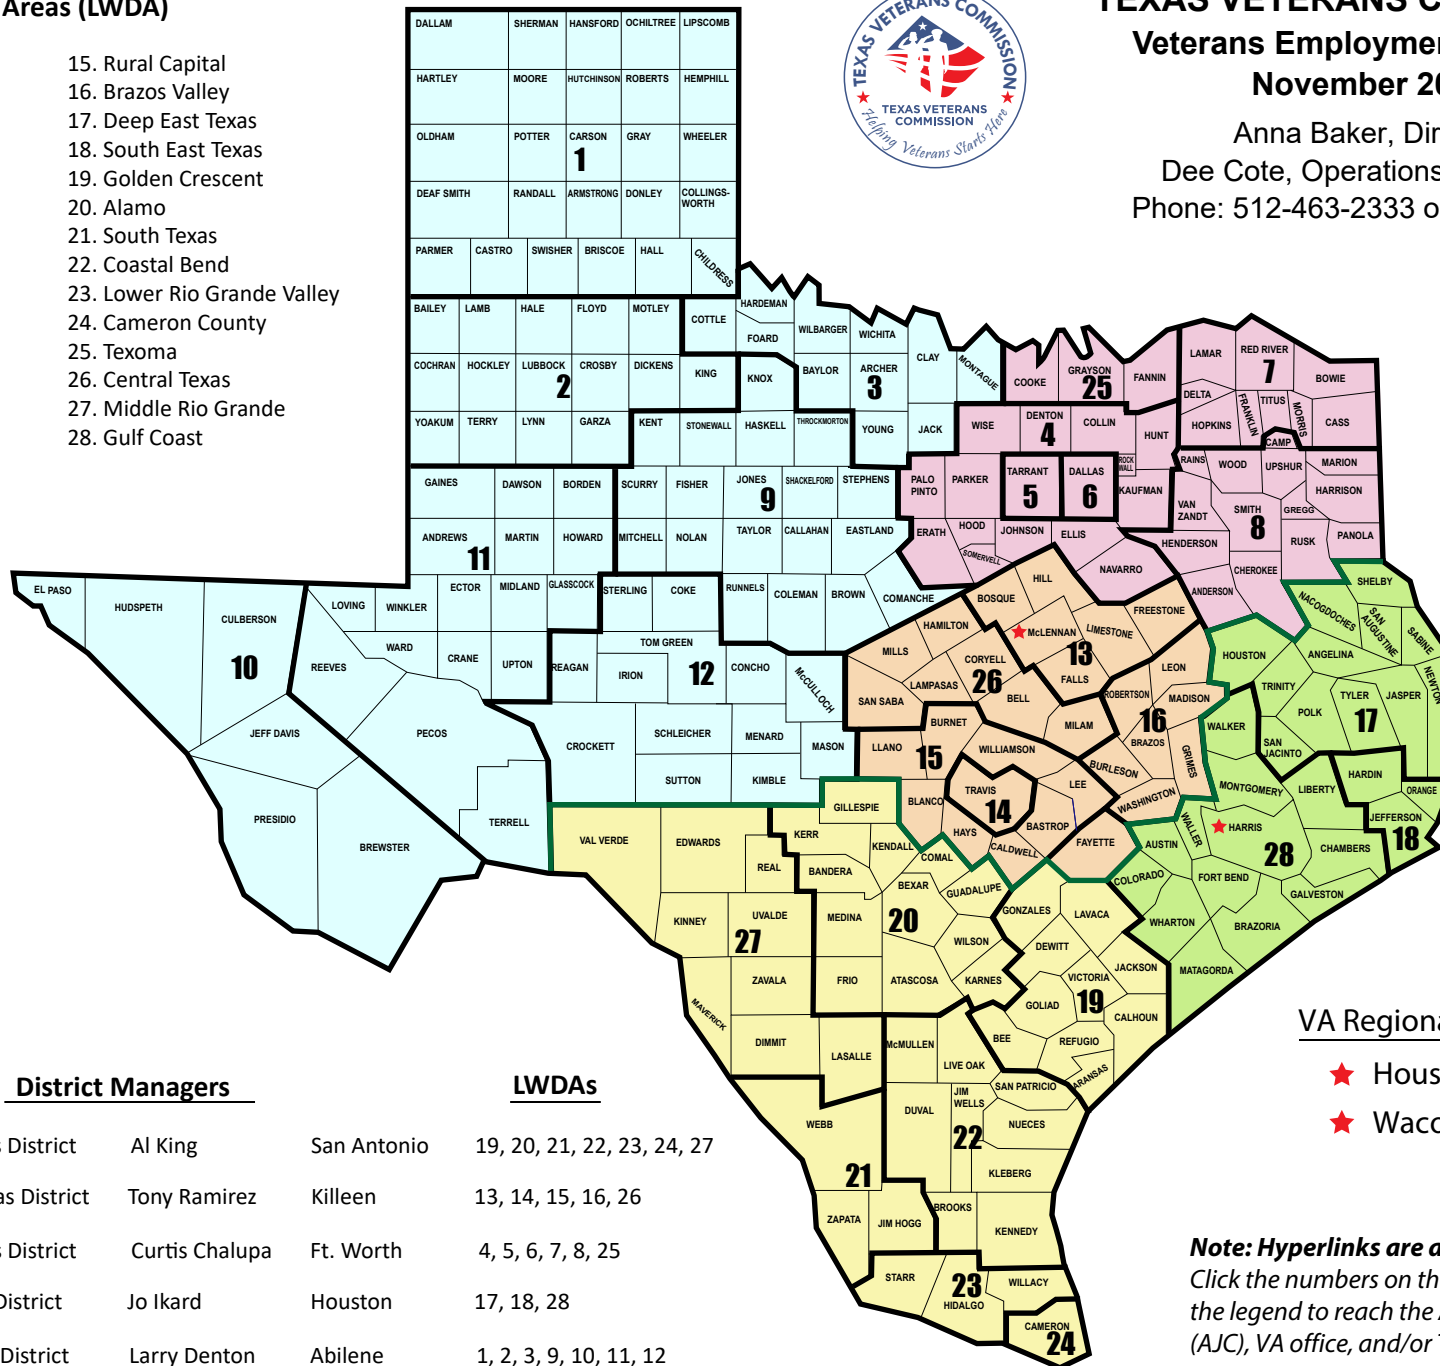

Local Workforce Development Areas (LWDA)

1. Panhandle
2. South Plains
3. North Texas
4. North Central
5. Tarrant County
6. Dallas
7. North East
8. East Texas
9. West Central
10. Borderplex
11. Permian Basin
12. Concho Valley
13. Heart of Texas
14. Capital Area
15. Rural Capital
16. Brazos Valley
17. Deep East Texas
18. South East Texas
19. Golden Crescent
20. Alamo
21. South Texas
22. Coastal Bend
23. Lower Rio Grande Valley
24. Cameron County
25. Texoma
26. Central Texas
27. Middle Rio Grande
28. Gulf Coast

TEXAS VETERANS COMMISSION
Veterans Employment Services
November 2021

Anna Baker, Director
Dee Cote, Operations Manager
Phone: 512-463-2333 or Email VES

District Managers

- = South Texas District   Al King
- = Central Texas District   Tony Ramirez
- = North Texas District   Curtis Chalupa
- = Gulf Coast District   Jo Ikard
- = West Texas District   Larry Denton

LWDAs

- San Antonio   19, 20, 21, 22, 23, 24, 27
- Killeen   13, 14, 15, 16, 26
- Ft. Worth   4, 5, 6, 7, 8, 25
- Houston   17, 18, 28
- Abilene   1, 2, 3, 9, 10, 11, 12

VA Regional Office

- ★ Houston
- ★ Waco

Note: Hyperlinks are available on this map.
Click the numbers on the map or the names in the legend to reach the American Job Centers (AJC), VA office, and/or TVC VES.